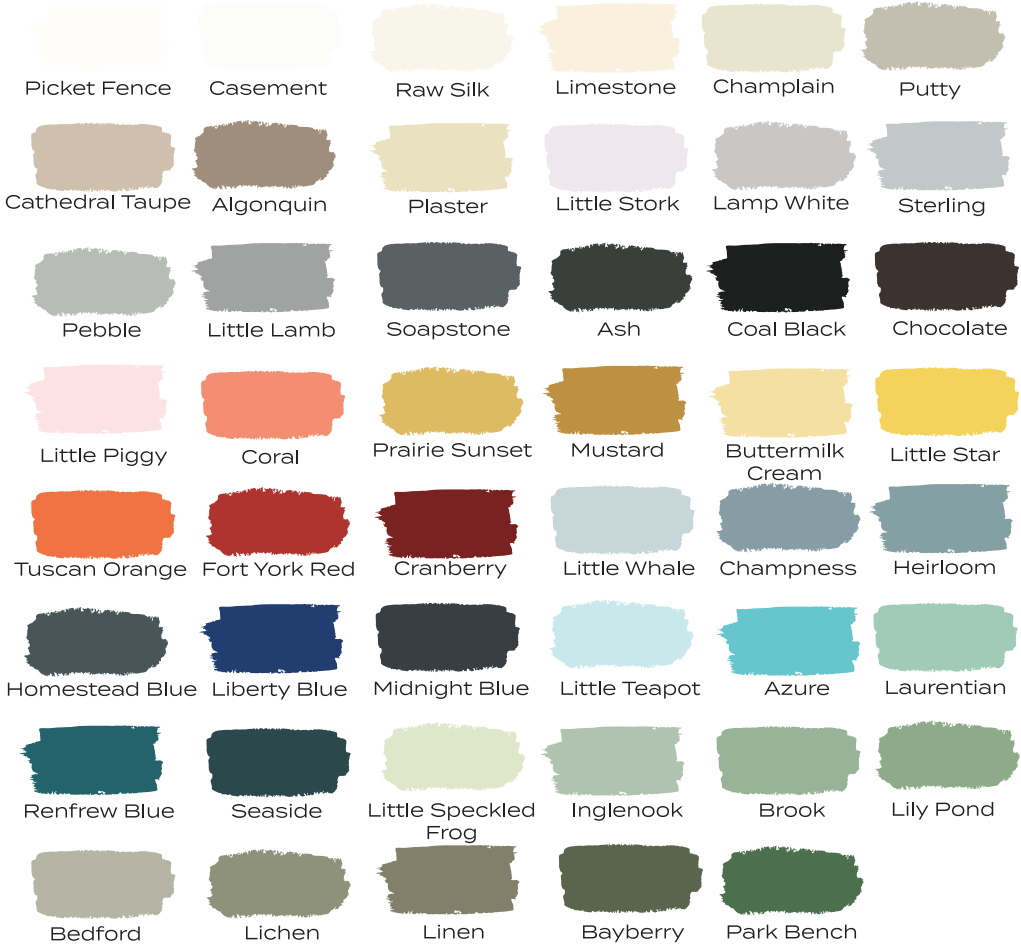

# FUSION™

MINERAL PAINT

Over 50 colours  
to suit every  
style, mood  
and project!

*Paint it beautiful.*

*\* Colours shown are digitally represented and approximate. Tester pots are available in store and are the best reference, as true paint colour will vary in different lighting and surfaces applied.*